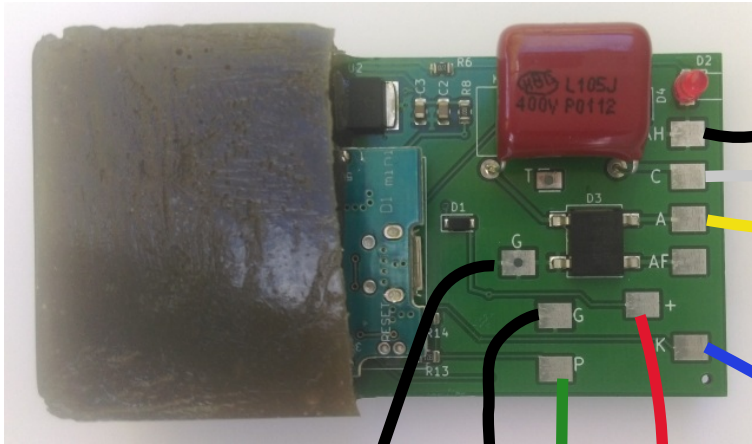

Wiring for Half Rectification and common ground

Charging coil

HV

Black

Yellow

White

Coil

GND

Green

Blue

Black

Red

Black

GND

12v batterie

Pickup