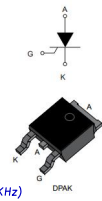

TS420-600B
BT168 600v 1a
TN1515 600v 15A

- A H5 1.5uf
- H1 MountingHole
- H2 MountingHole
- H3 MountingHole
- H4 MountingHole