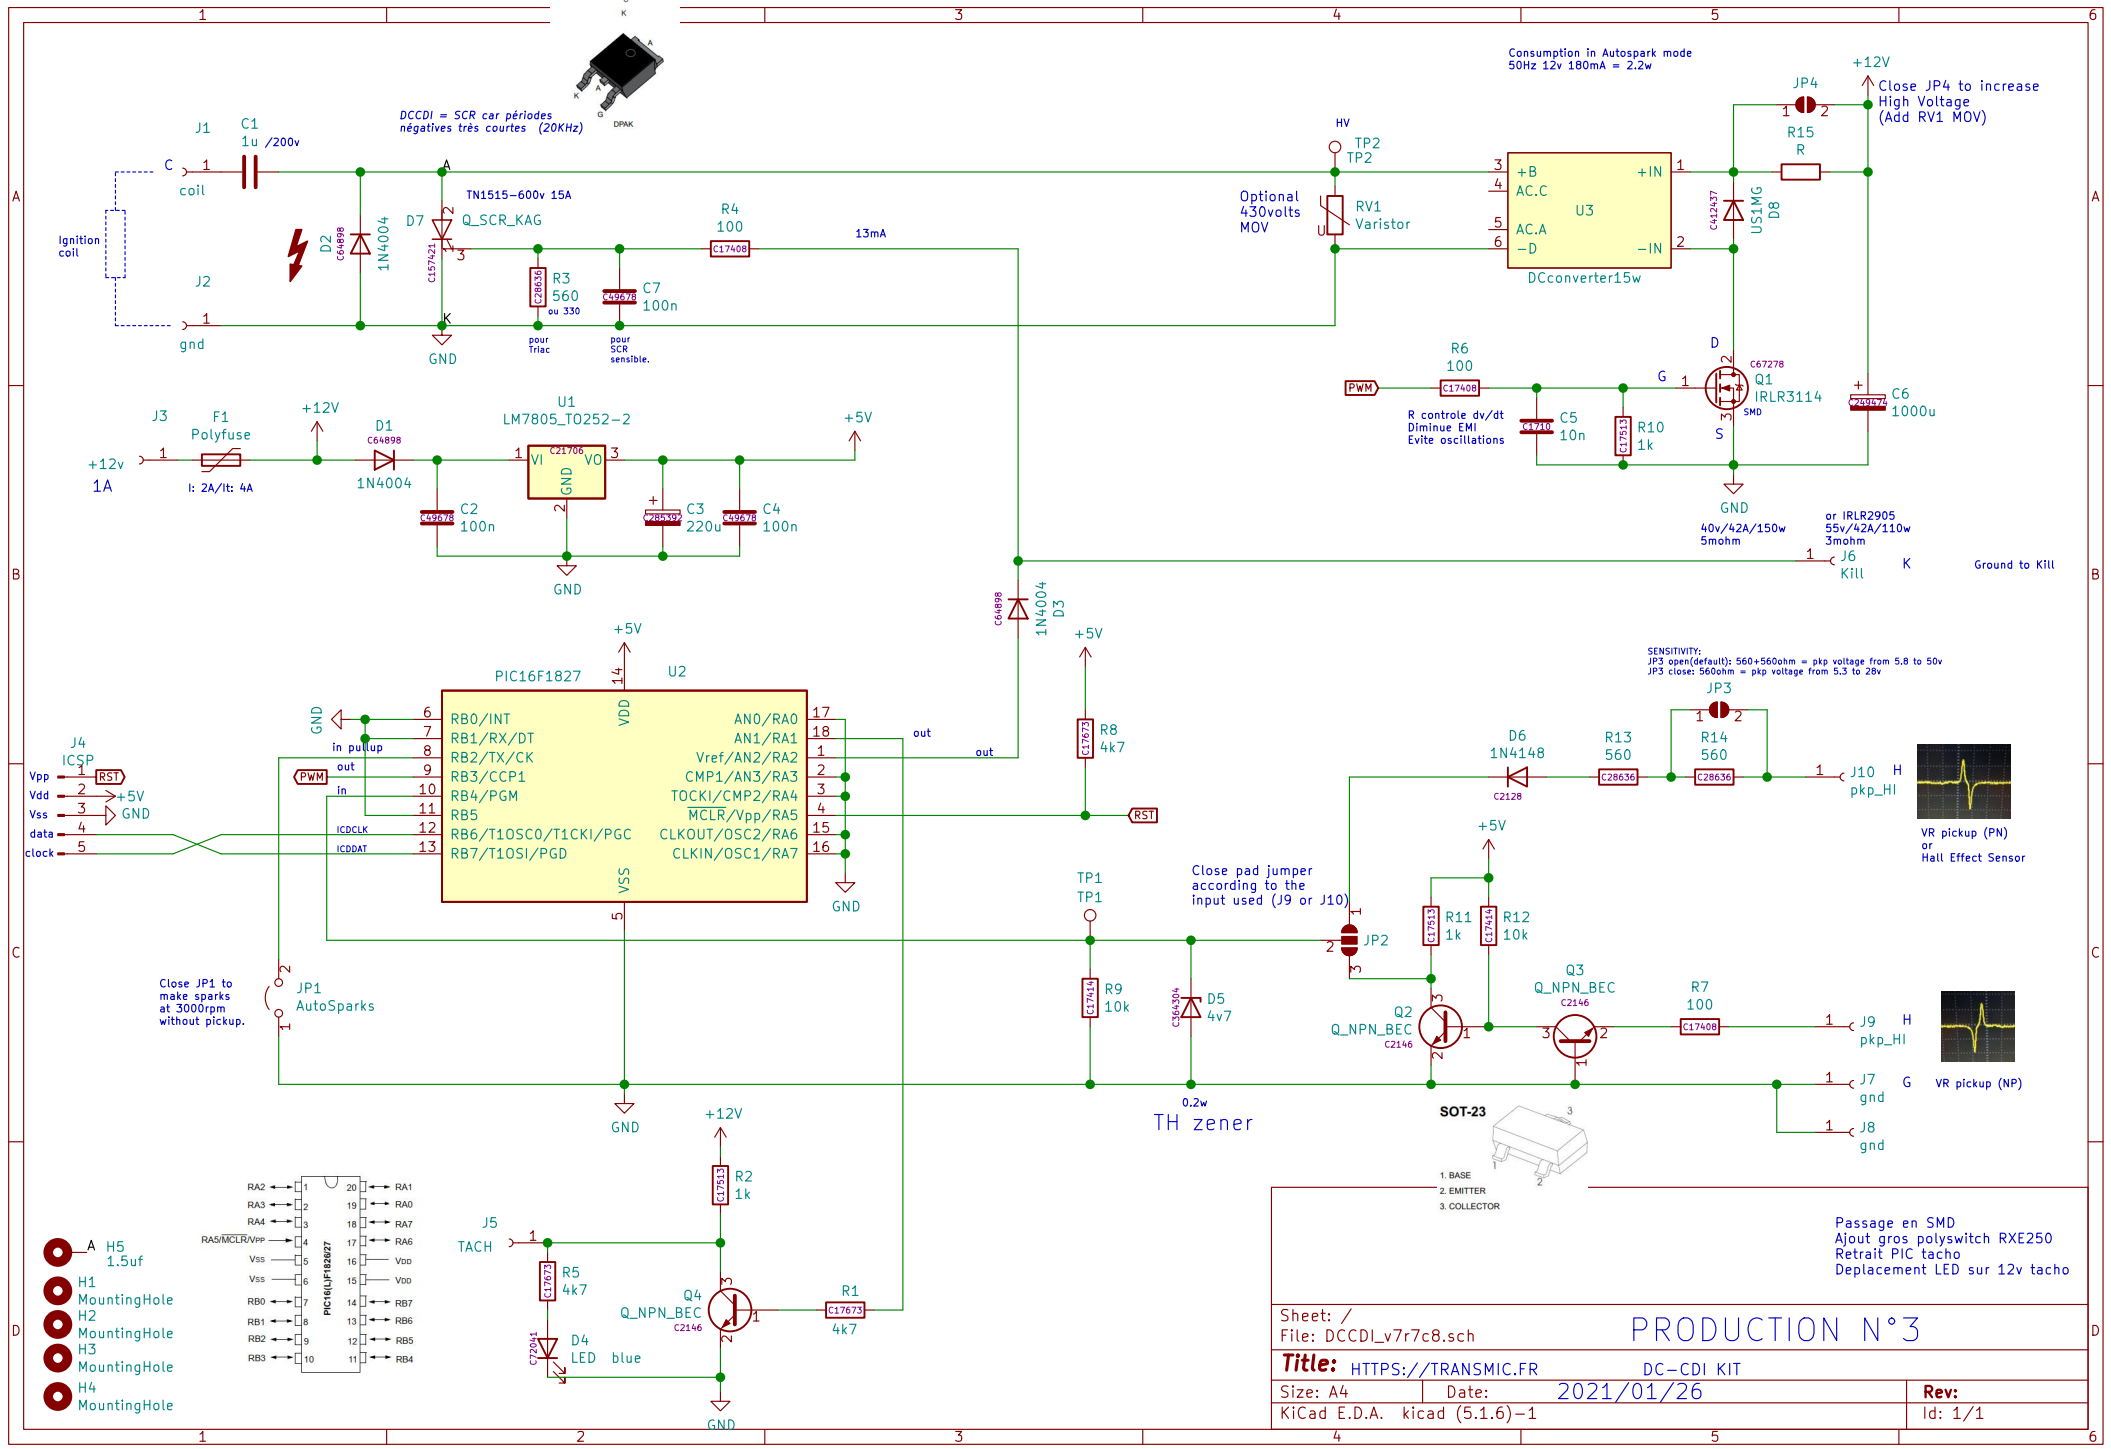

TS420-600B
BT168 600v 1a
TN1515 600v 15A

- A H5 1.5uf
- H1 MountingHole
- H2 MountingHole
- H3 MountingHole
- H4 MountingHole