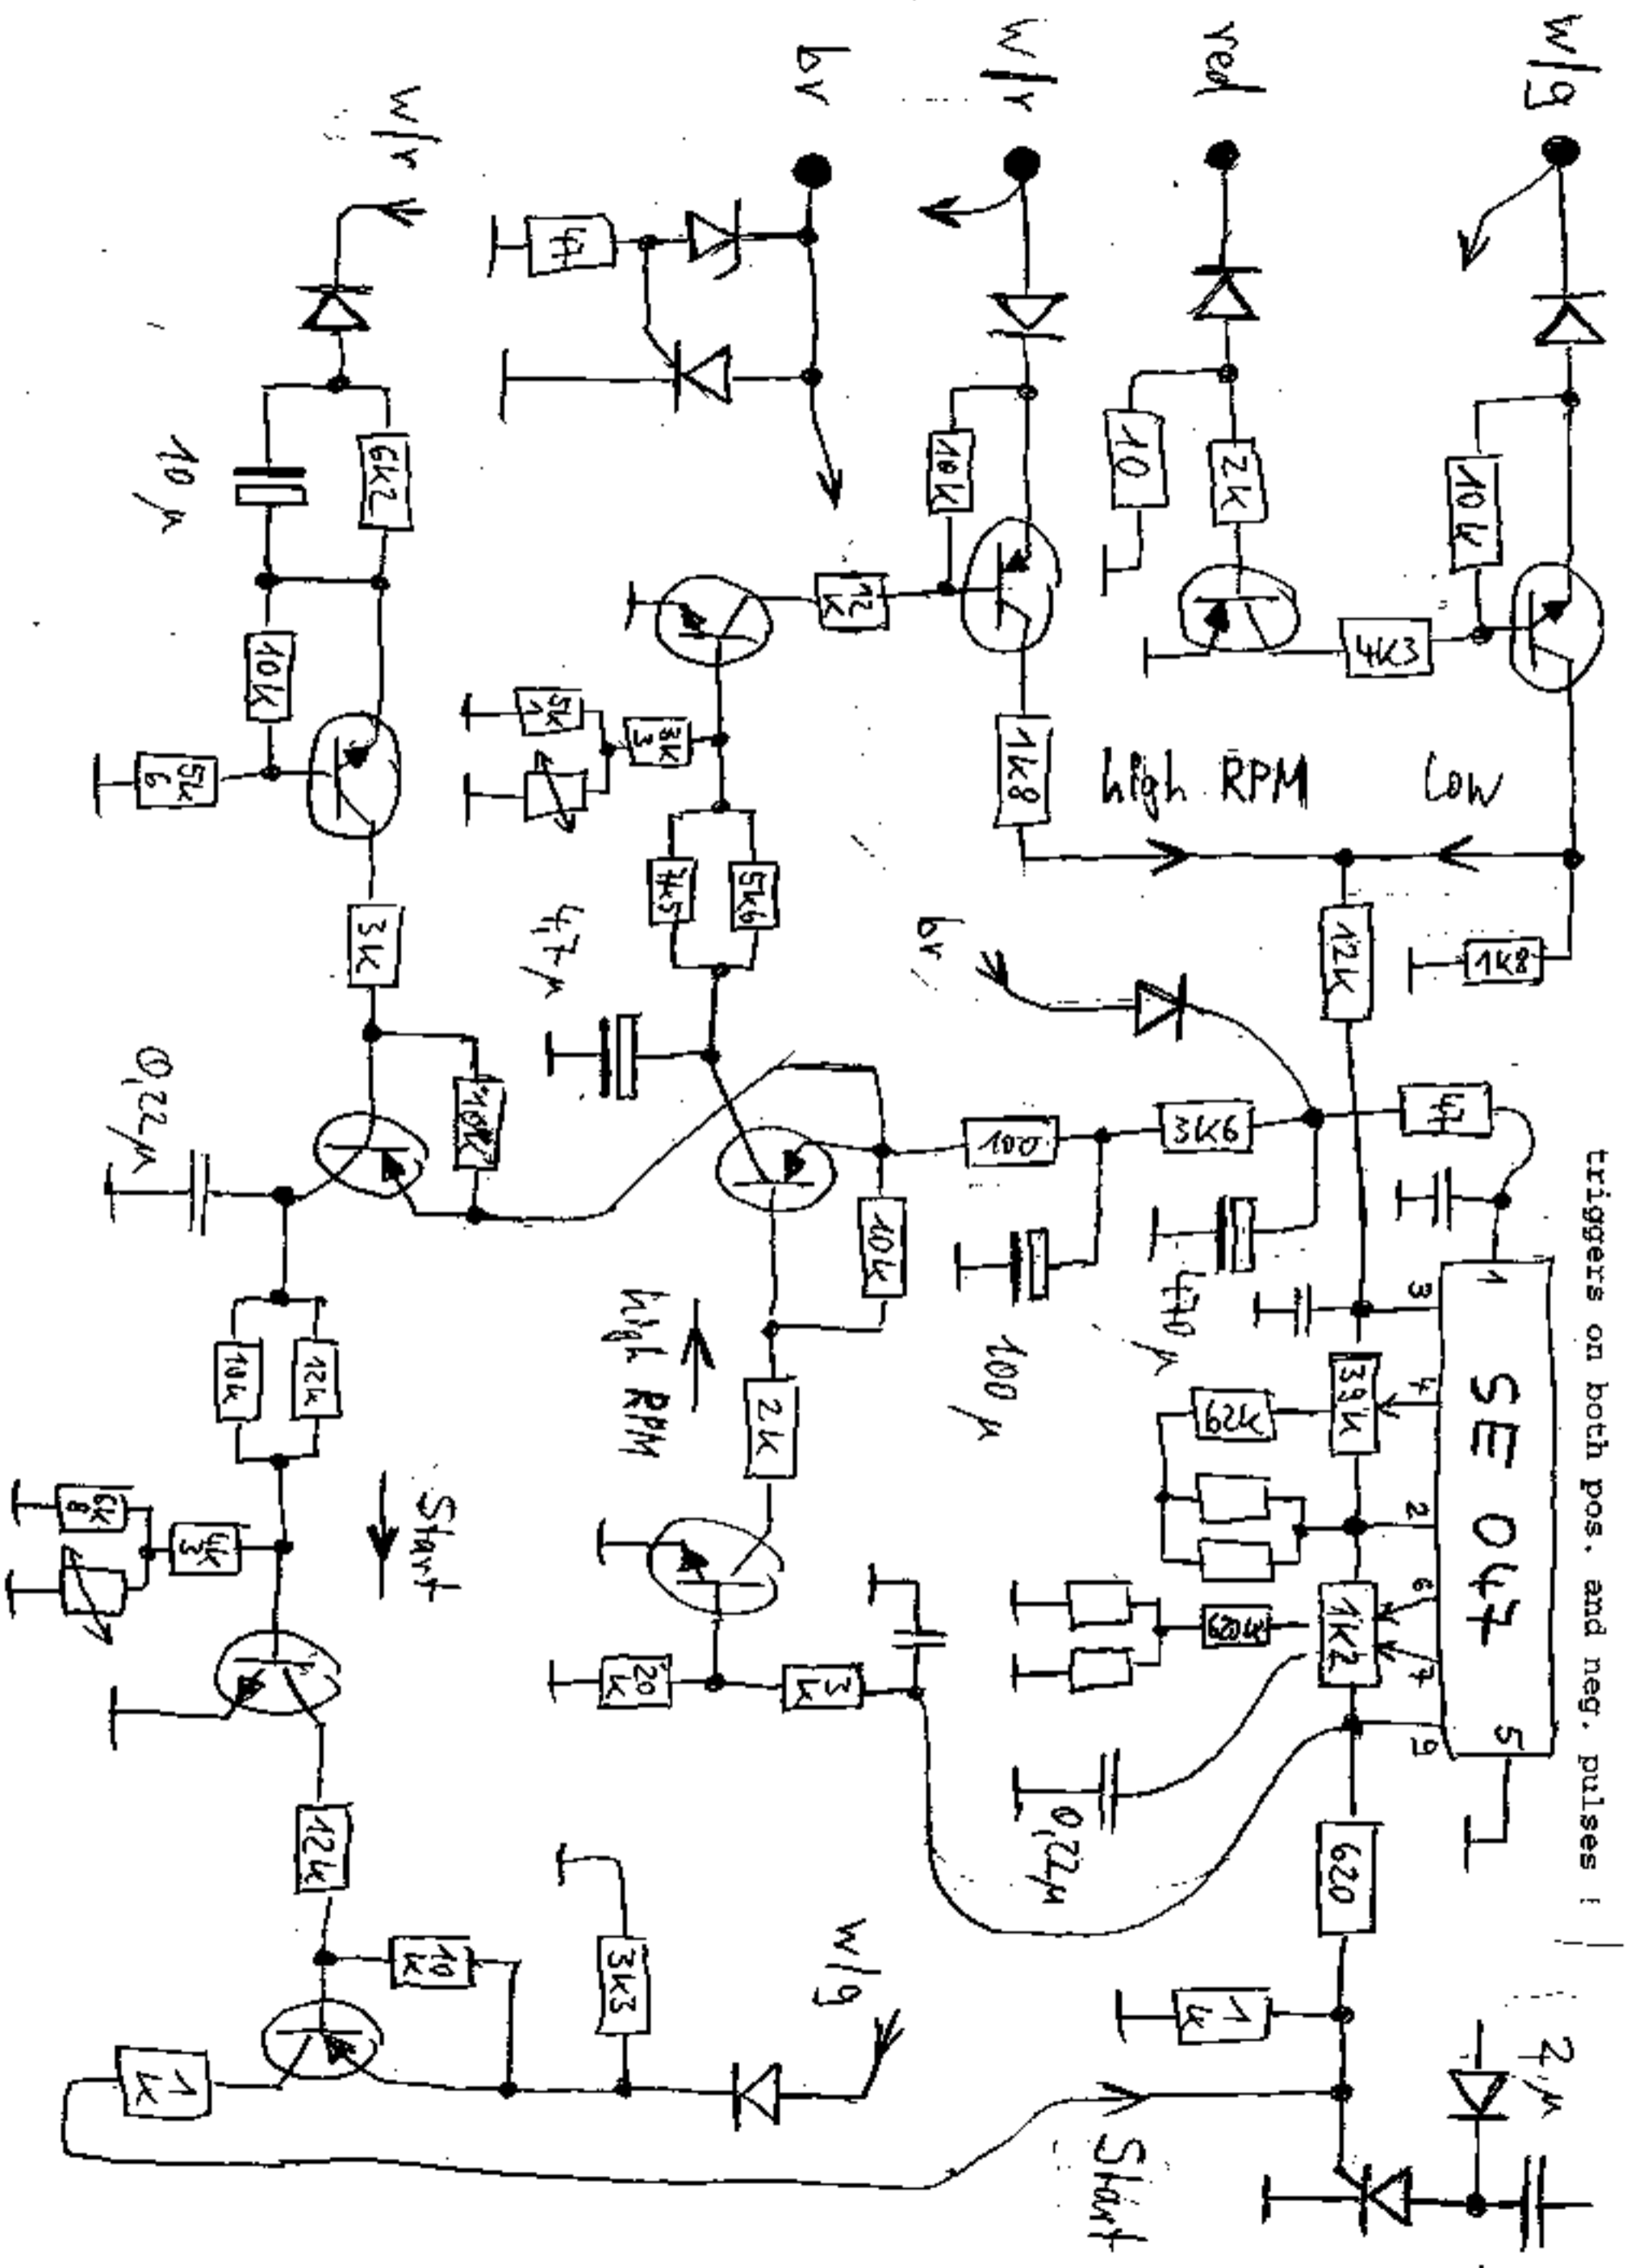

CDI XT/SRX 600

Triggers on both pos. and neg. pulses !